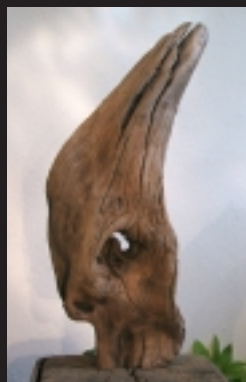

Driftwood Xmas Trees

1.5 m high £180

1.15 m £170

1.1 m £170

1 m £130

90cm £130

Phoenix 1.3m £345

Happy Dog .9m £245

Tower .7m £45

Alien .65m £45

Madonna .65m £45

Rata .4m £45

Totara Coffee table base

.30m £95 Take glass top approx .65m dia

Torch
2.4m £780

Skeletal wall fish
.4m £45