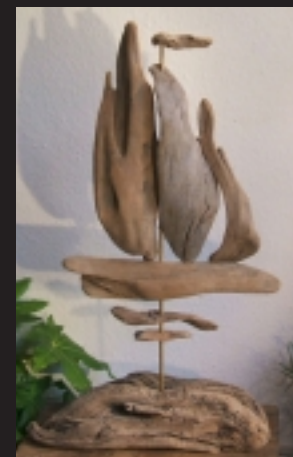

Driftwood Xmas Trees

1.5 m high £180

1.15 m £170

1.1 m £170

1 m £130

90cm £130

Phoenix 1.3m £345

Happy Dog .9m £245

Tower .7m £45

Alien .65m £45

Madonna .65m £45

Rata .4m £45

Totara Coffee table base

.30m £95 Take glass top approx .65m dia

Torch
2.4m £780

Skeletal wall fish
.4m £45

Oiled hardwood Dock Block table bases.
75cm high, £440 pair

Driftwood stack
lamp base .60m £115

Sail Boat
.75m £95

Light Funnel
1.4m £280