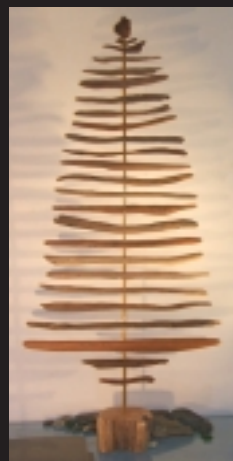

Driftwood Xmas Trees

1.5 m high £180

1.15 m £170

1.1 m £170

1 m £130

90cm £130

Phoenix 1.3m £345

Happy Dog .9m £245

Tower .7m £45

Alien .65m £45

Madonna .65m £45

Rata .4m £45

Totara Coffee table base

.30m £95 Take glass top approx .65m dia

Torch
2.4m £780

Skeletal wall fish
.4m £45

Oiled hardwood Dock Block table bases.
75cm high, £440 pair

Driftwood stack
lamp base .60m £115

Sail Boat
.75m £95

Light Funnel
1.4m £280