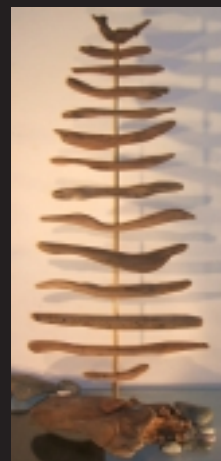

Driftwood Xmas Trees

1.5 m high £180

1.15 m £170

1.1 m £170

1 m £130

90cm £130

Phoenix 1.3m £345

Happy Dog .9m £245

Tower .7m £45

Alien .65m £45

Madonna .65m £45

Rata .4m £45

Totara Coffee table base

.30m £95 Take glass top approx .65m dia

Torch
2.4m £780

Skeletal wall fish
.4m £45

Oiled hardwood Dock Block table bases.
75cm high, £440 pair

Driftwood stack
lamp base .60m £115

Sail Boat
.75m £95

Light Funnel
1.4m £280