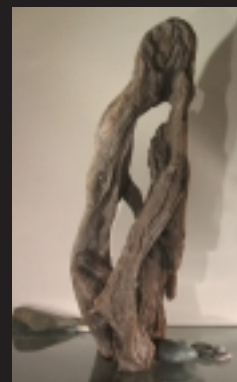

Driftwood Xmas Trees

1.5 m high £180

1.15 m £170

1.1 m £170

1 m £130

90cm £130

Phoenix 1.3m £345

Happy Dog .9m £245

Tower .7m £45

Alien .65m £45

Madonna .65m £45

Rata .4m £45

Totara Coffee table base

.30m £95 Take glass top approx .65m dia

Torch
2.4m £780

Skeletal wall fish
.4m £45